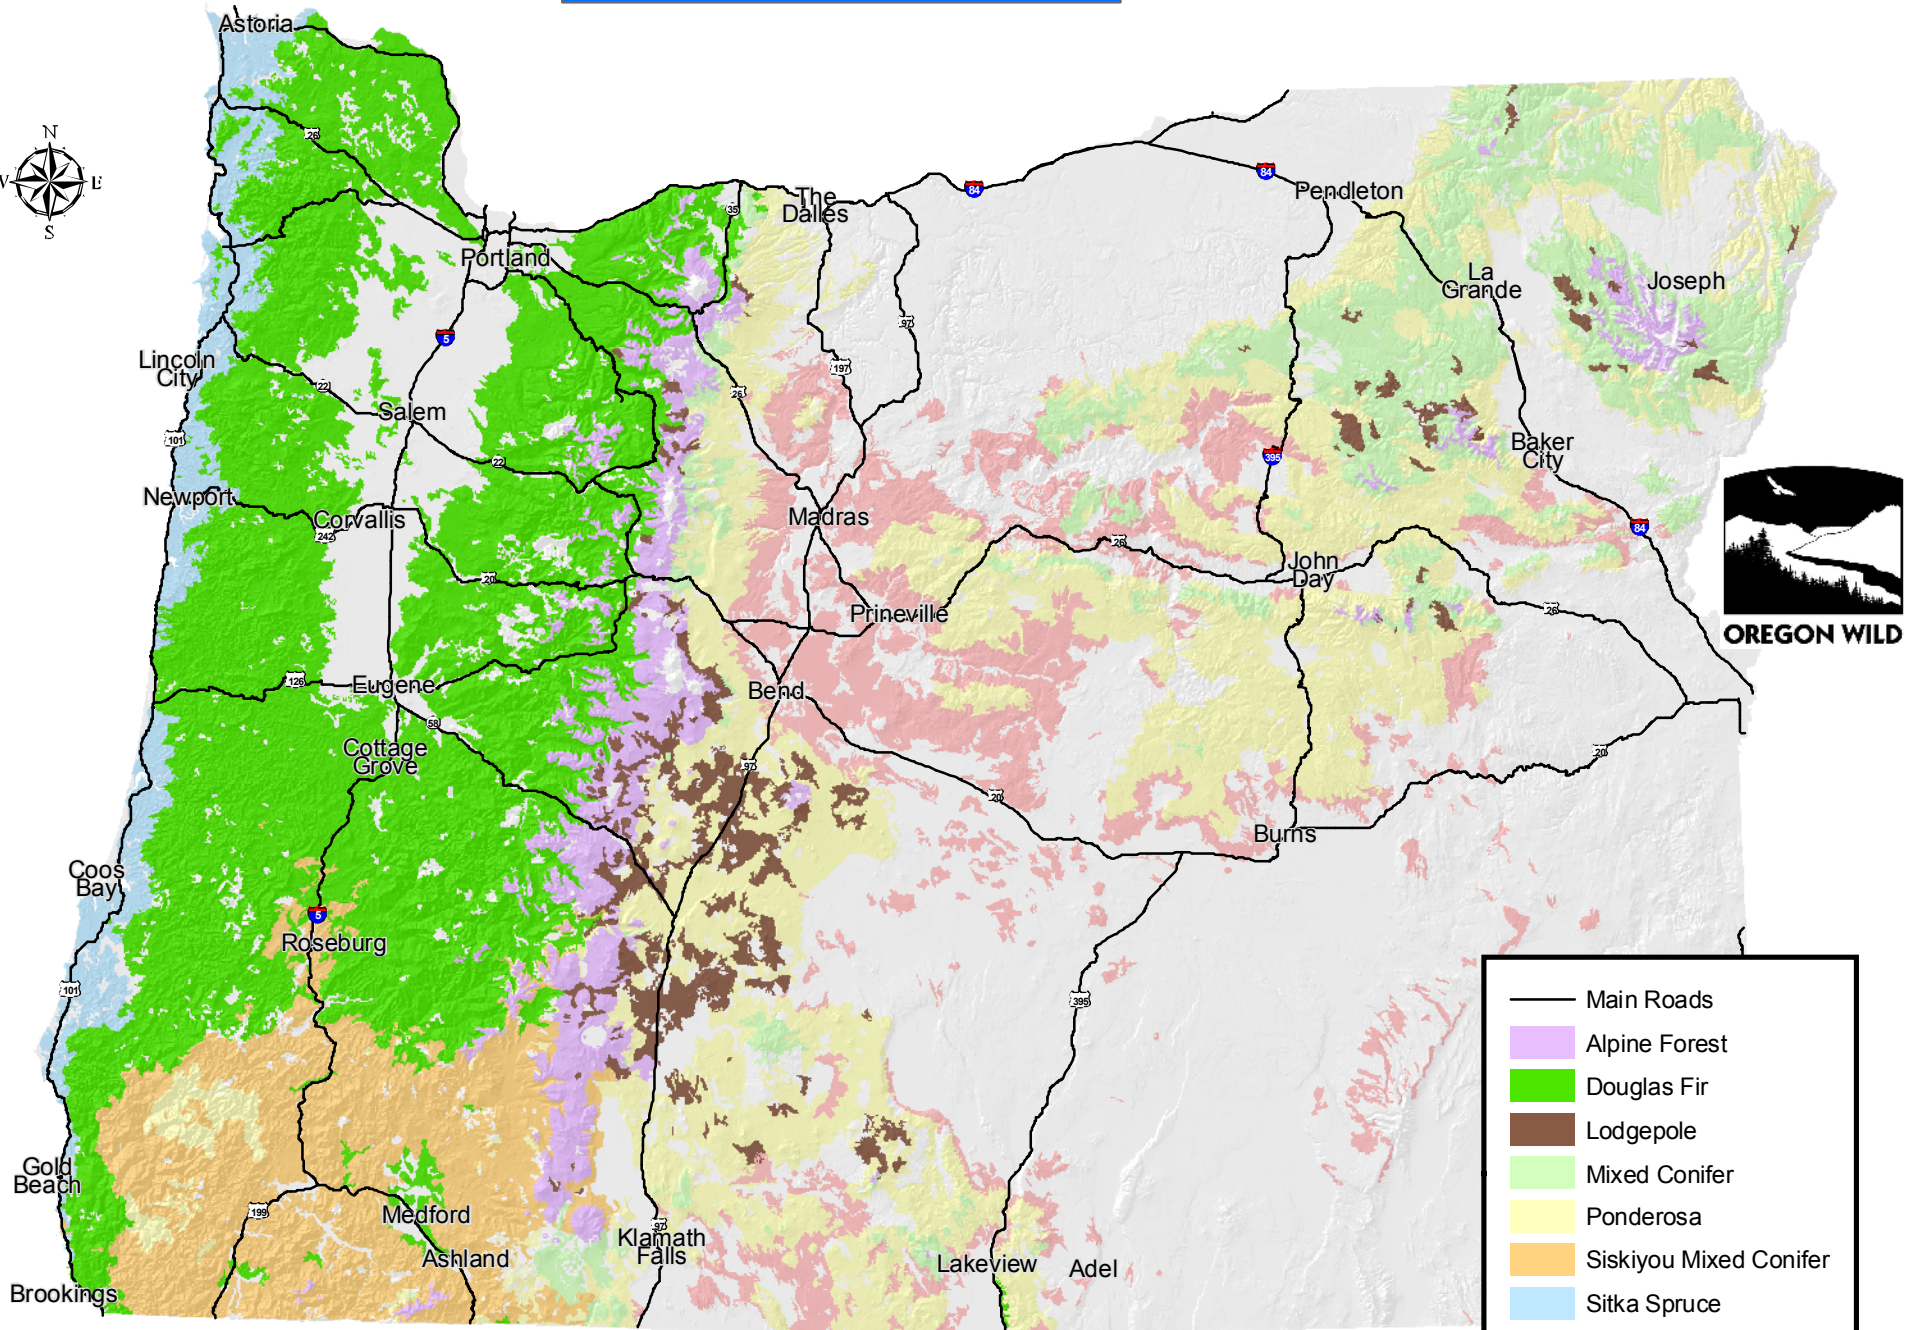

# Oregon Forest Types

**OREGON WILD**

- Main Roads
- Alpine Forest
- Douglas Fir
- Lodgepole
- Mixed Conifer
- Ponderosa
- Siskiyou Mixed Conifer
- Sitka Spruce
- Western Juniper

0 25 50 100 Miles