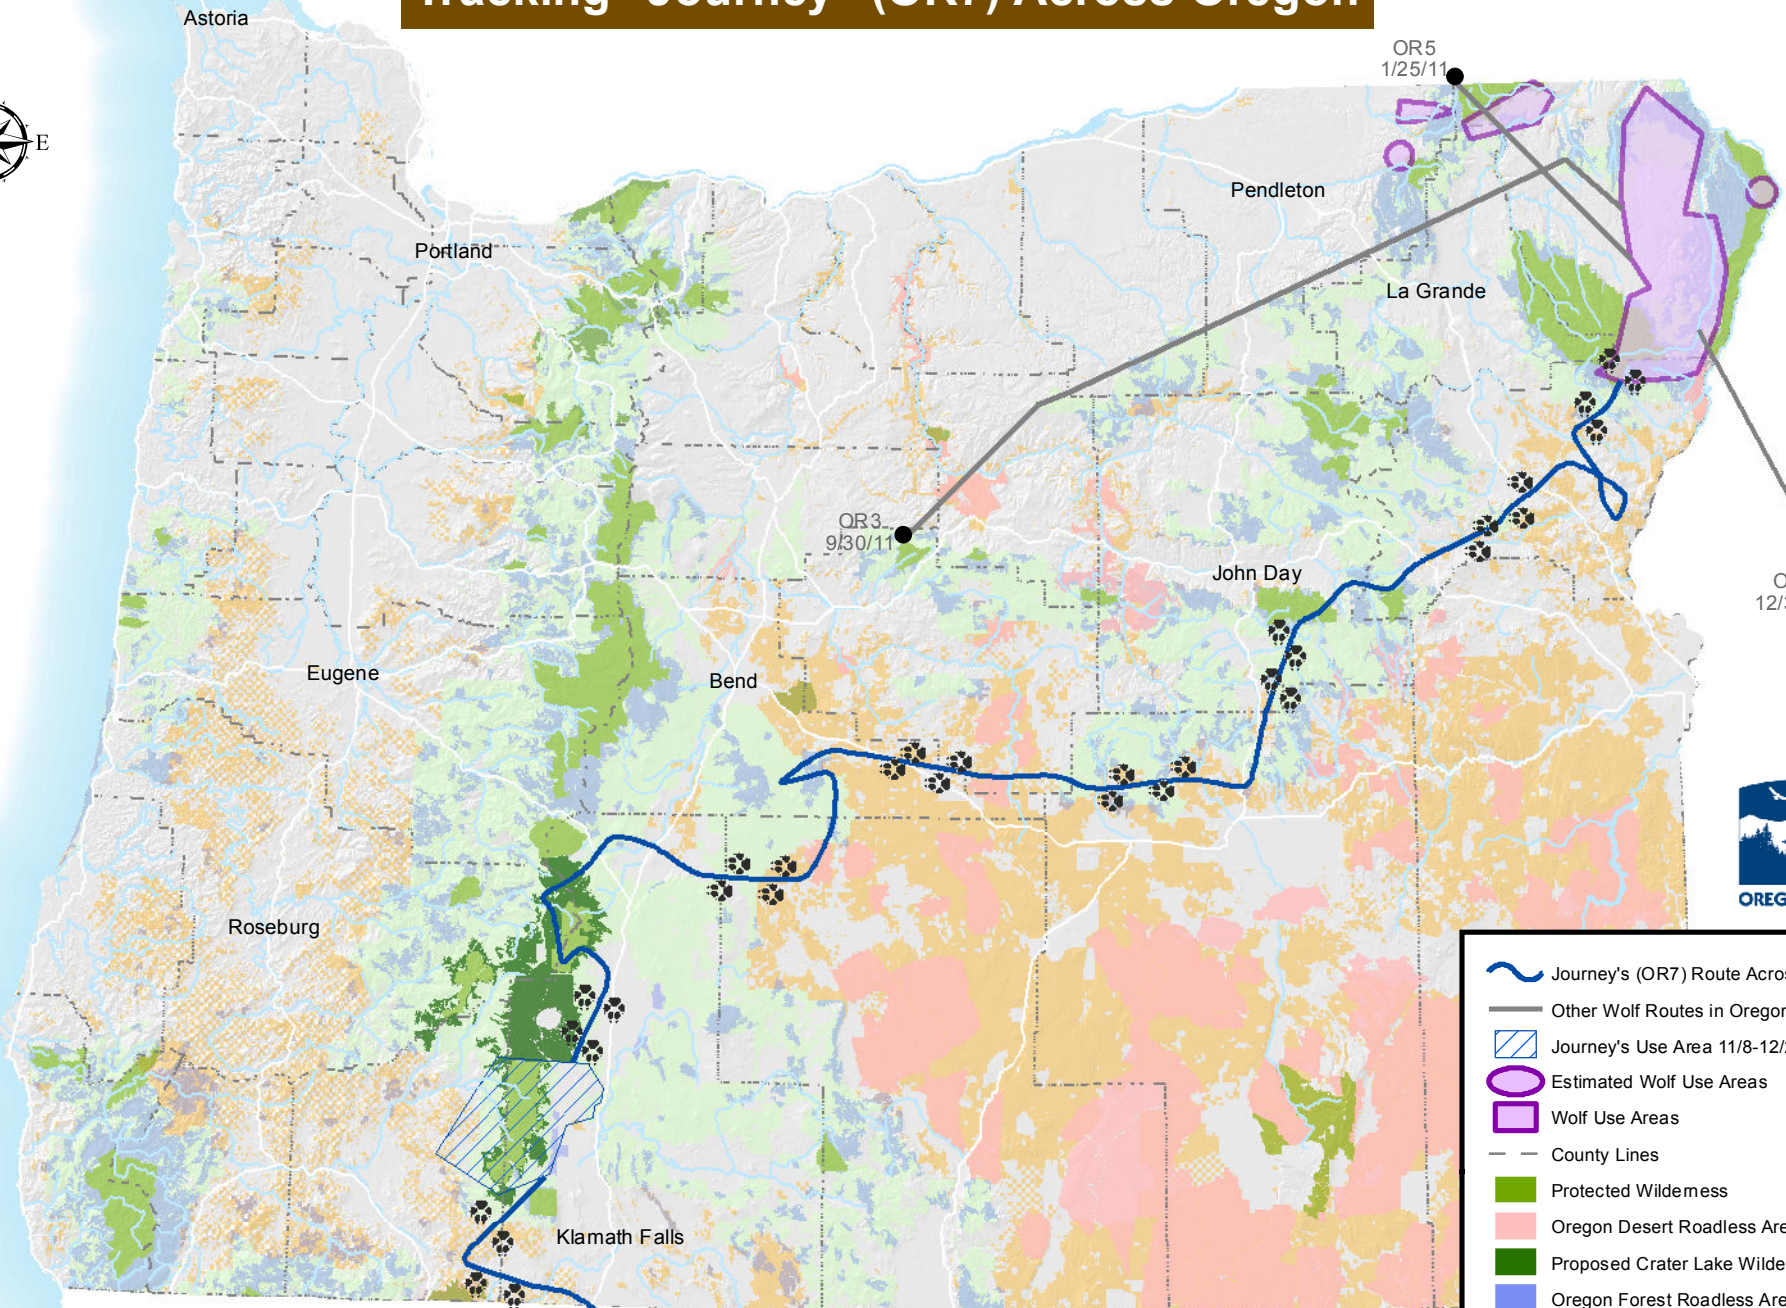

Tracking "Journey" (OR7) Across Oregon

Wolf Route is based on ODFW GPS collar and maps. Route was then interpreted and digitized by ONDA and Oregon Wild

Journey (OR7)
1/4/12

- Journey's (OR7) Route Across Oregon
- Other Wolf Routes in Oregon
- Journey's Use Area 11/8-12/23/11
- Estimated Wolf Use Areas
- Wolf Use Areas
- County Lines
- Protected Wilderness
- Oregon Desert Roadless Areas
- Proposed Crater Lake Wilderness
- Oregon Forest Roadless Areas
- National Forest Boundary
- Bureau of Land Management (BLM)