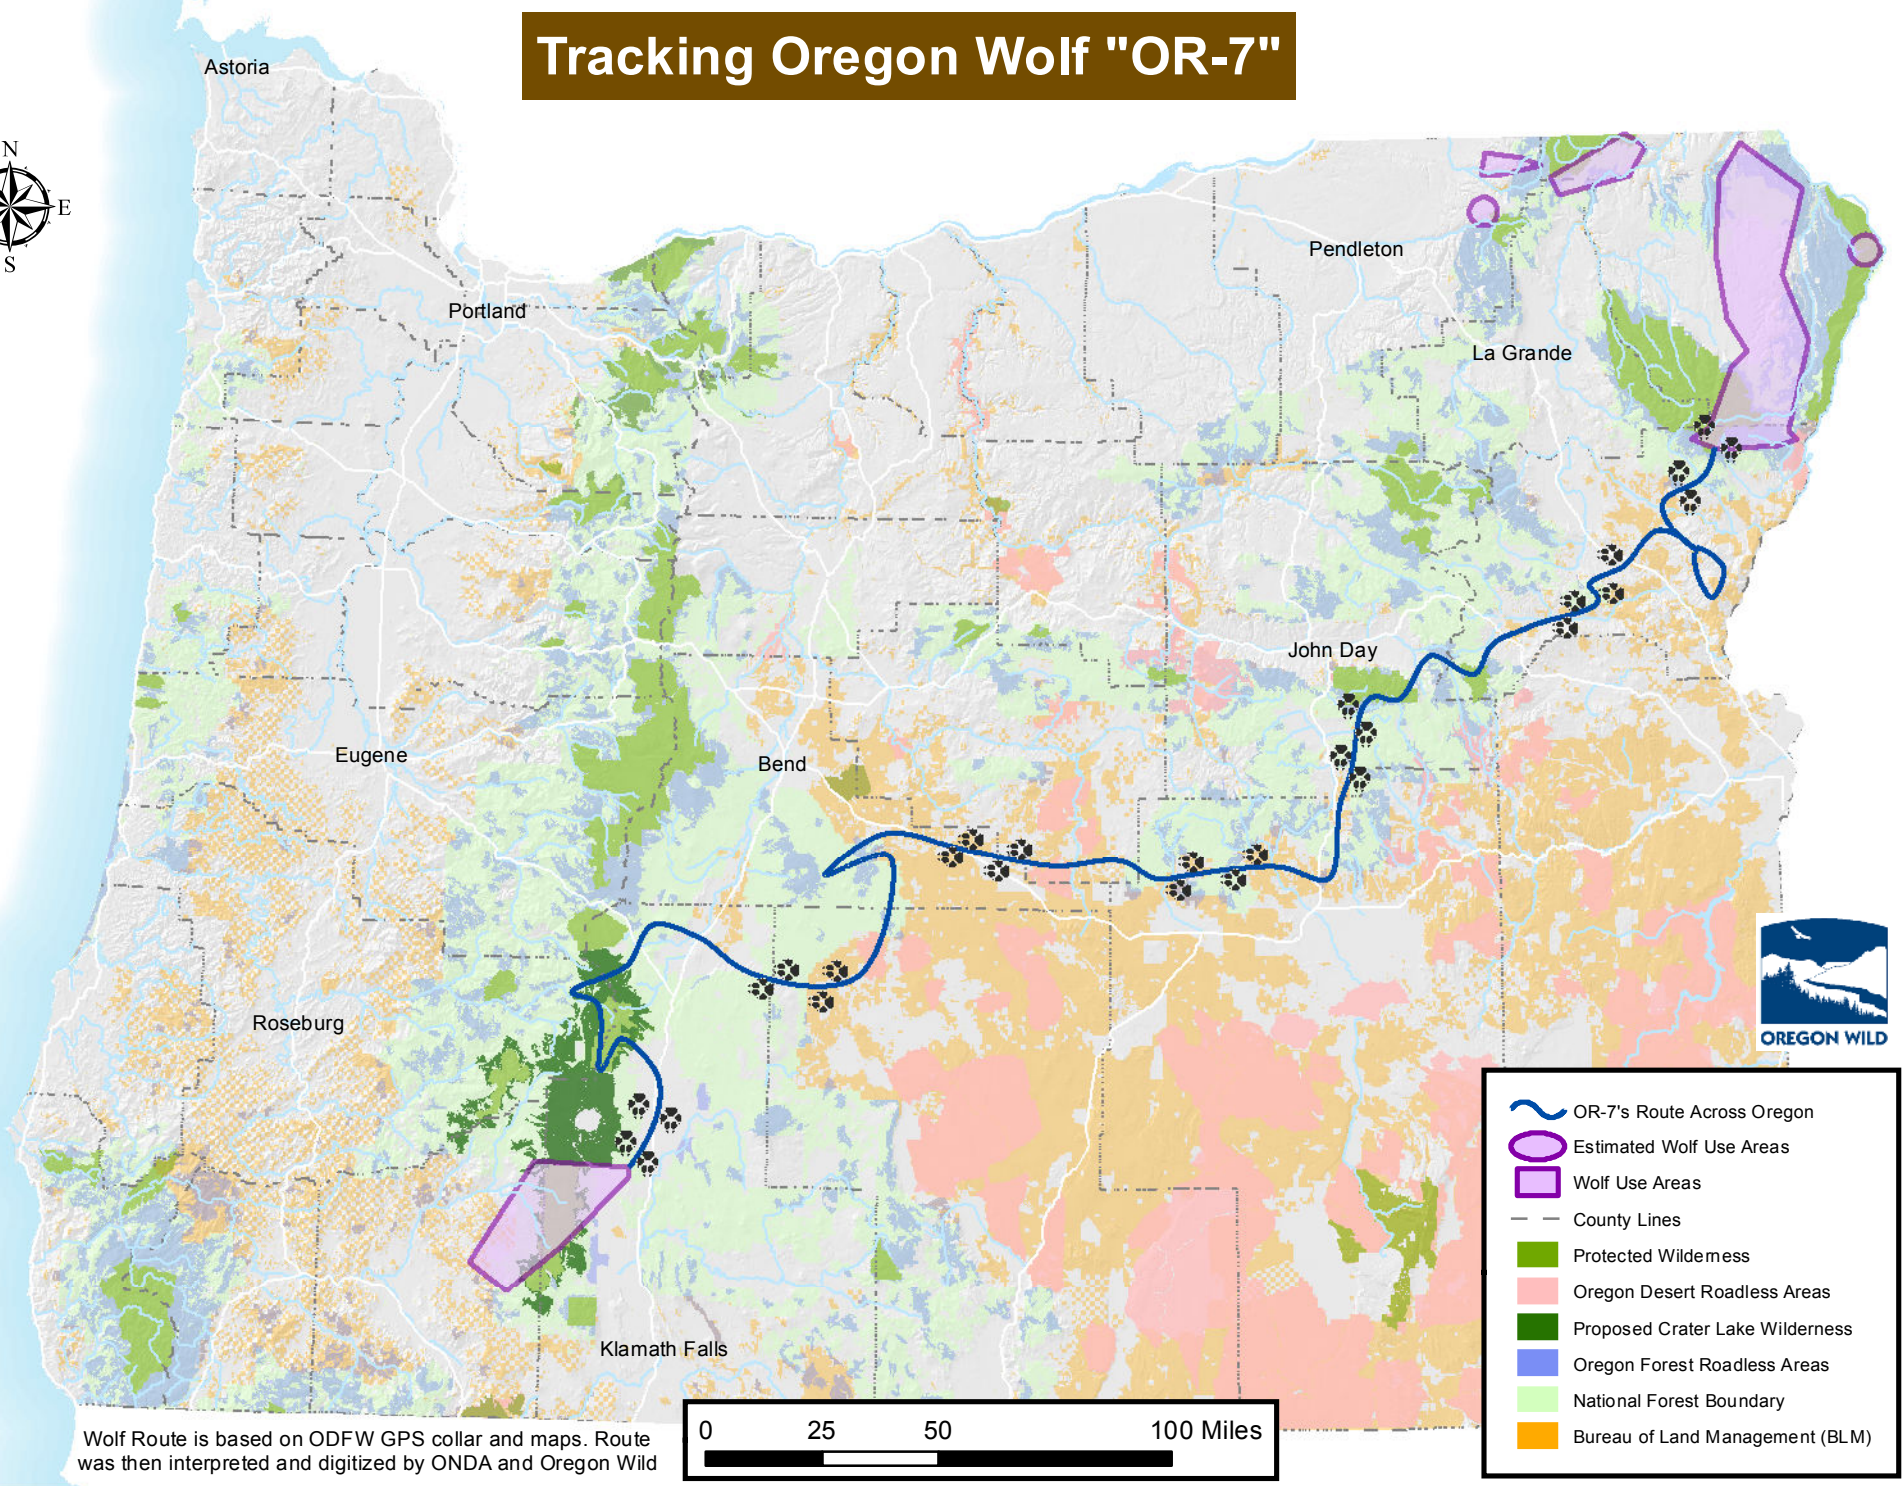

Tracking Oregon Wolf "OR-7"

- OR-7's Route Across Oregon
- Estimated Wolf Use Areas
- Wolf Use Areas
- County Lines
- Protected Wilderness
- Oregon Desert Roadless Areas
- Proposed Crater Lake Wilderness
- Oregon Forest Roadless Areas
- National Forest Boundary
- Bureau of Land Management (BLM)

Wolf Route is based on ODFW GPS collar and maps. Route was then interpreted and digitized by ONDA and Oregon Wild