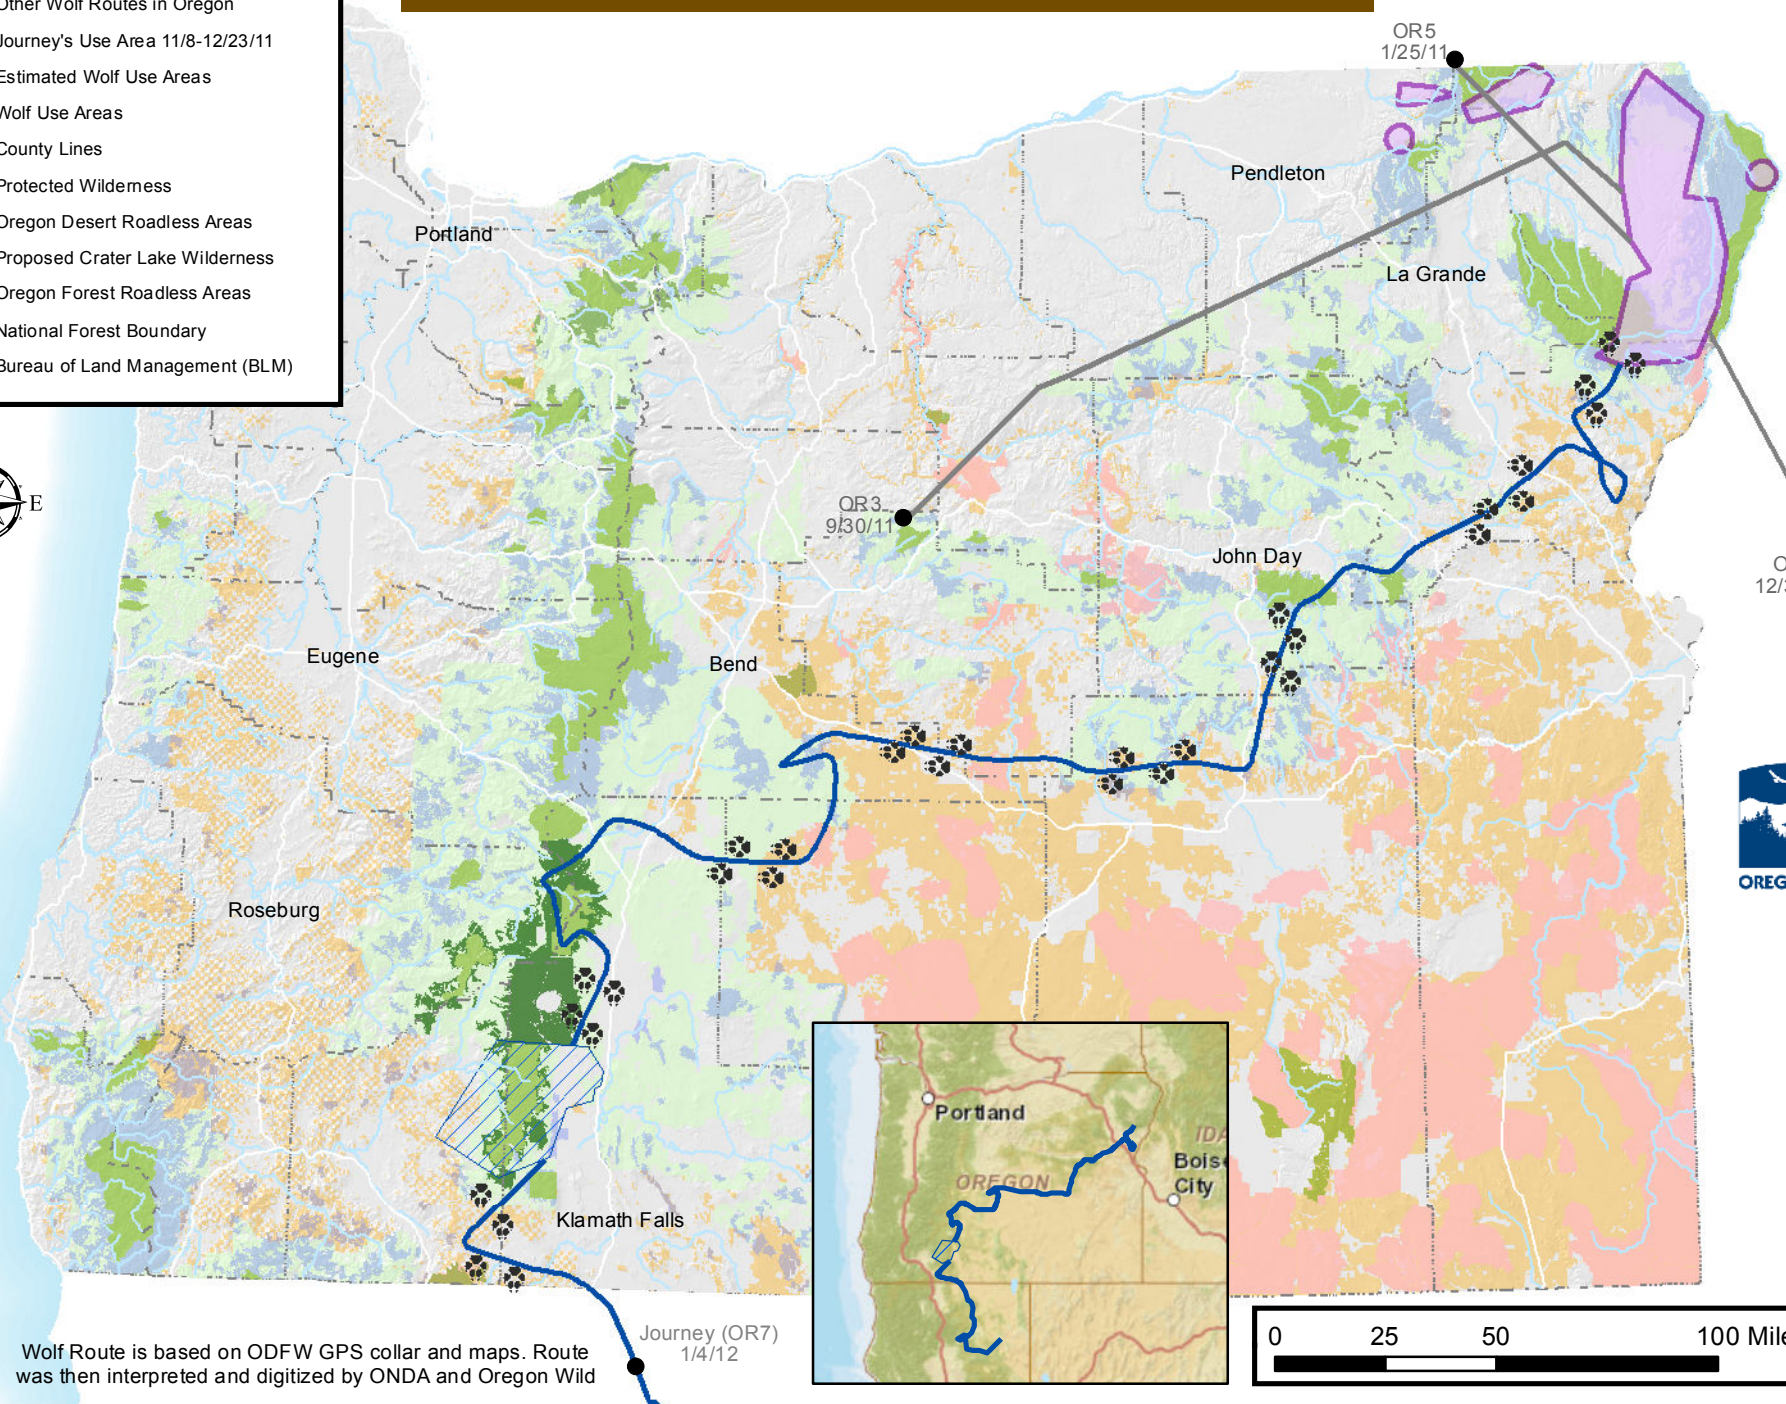

# Tracking "Journey" (OR7) Across Oregon

-  Journey's (OR7) Route Across Oregon
-  Other Wolf Routes in Oregon
-  Journey's Use Area 11/8-12/23/11
-  Estimated Wolf Use Areas
-  Wolf Use Areas
-  County Lines
-  Protected Wilderness
-  Oregon Desert Roadless Areas
-  Proposed Crater Lake Wilderness
-  Oregon Forest Roadless Areas
-  National Forest Boundary
-  Bureau of Land Management (BLM)

Wolf Route is based on ODFW GPS collar and maps. Route was then interpreted and digitized by ONDA and Oregon Wild

Journey (OR7)  
1/4/12