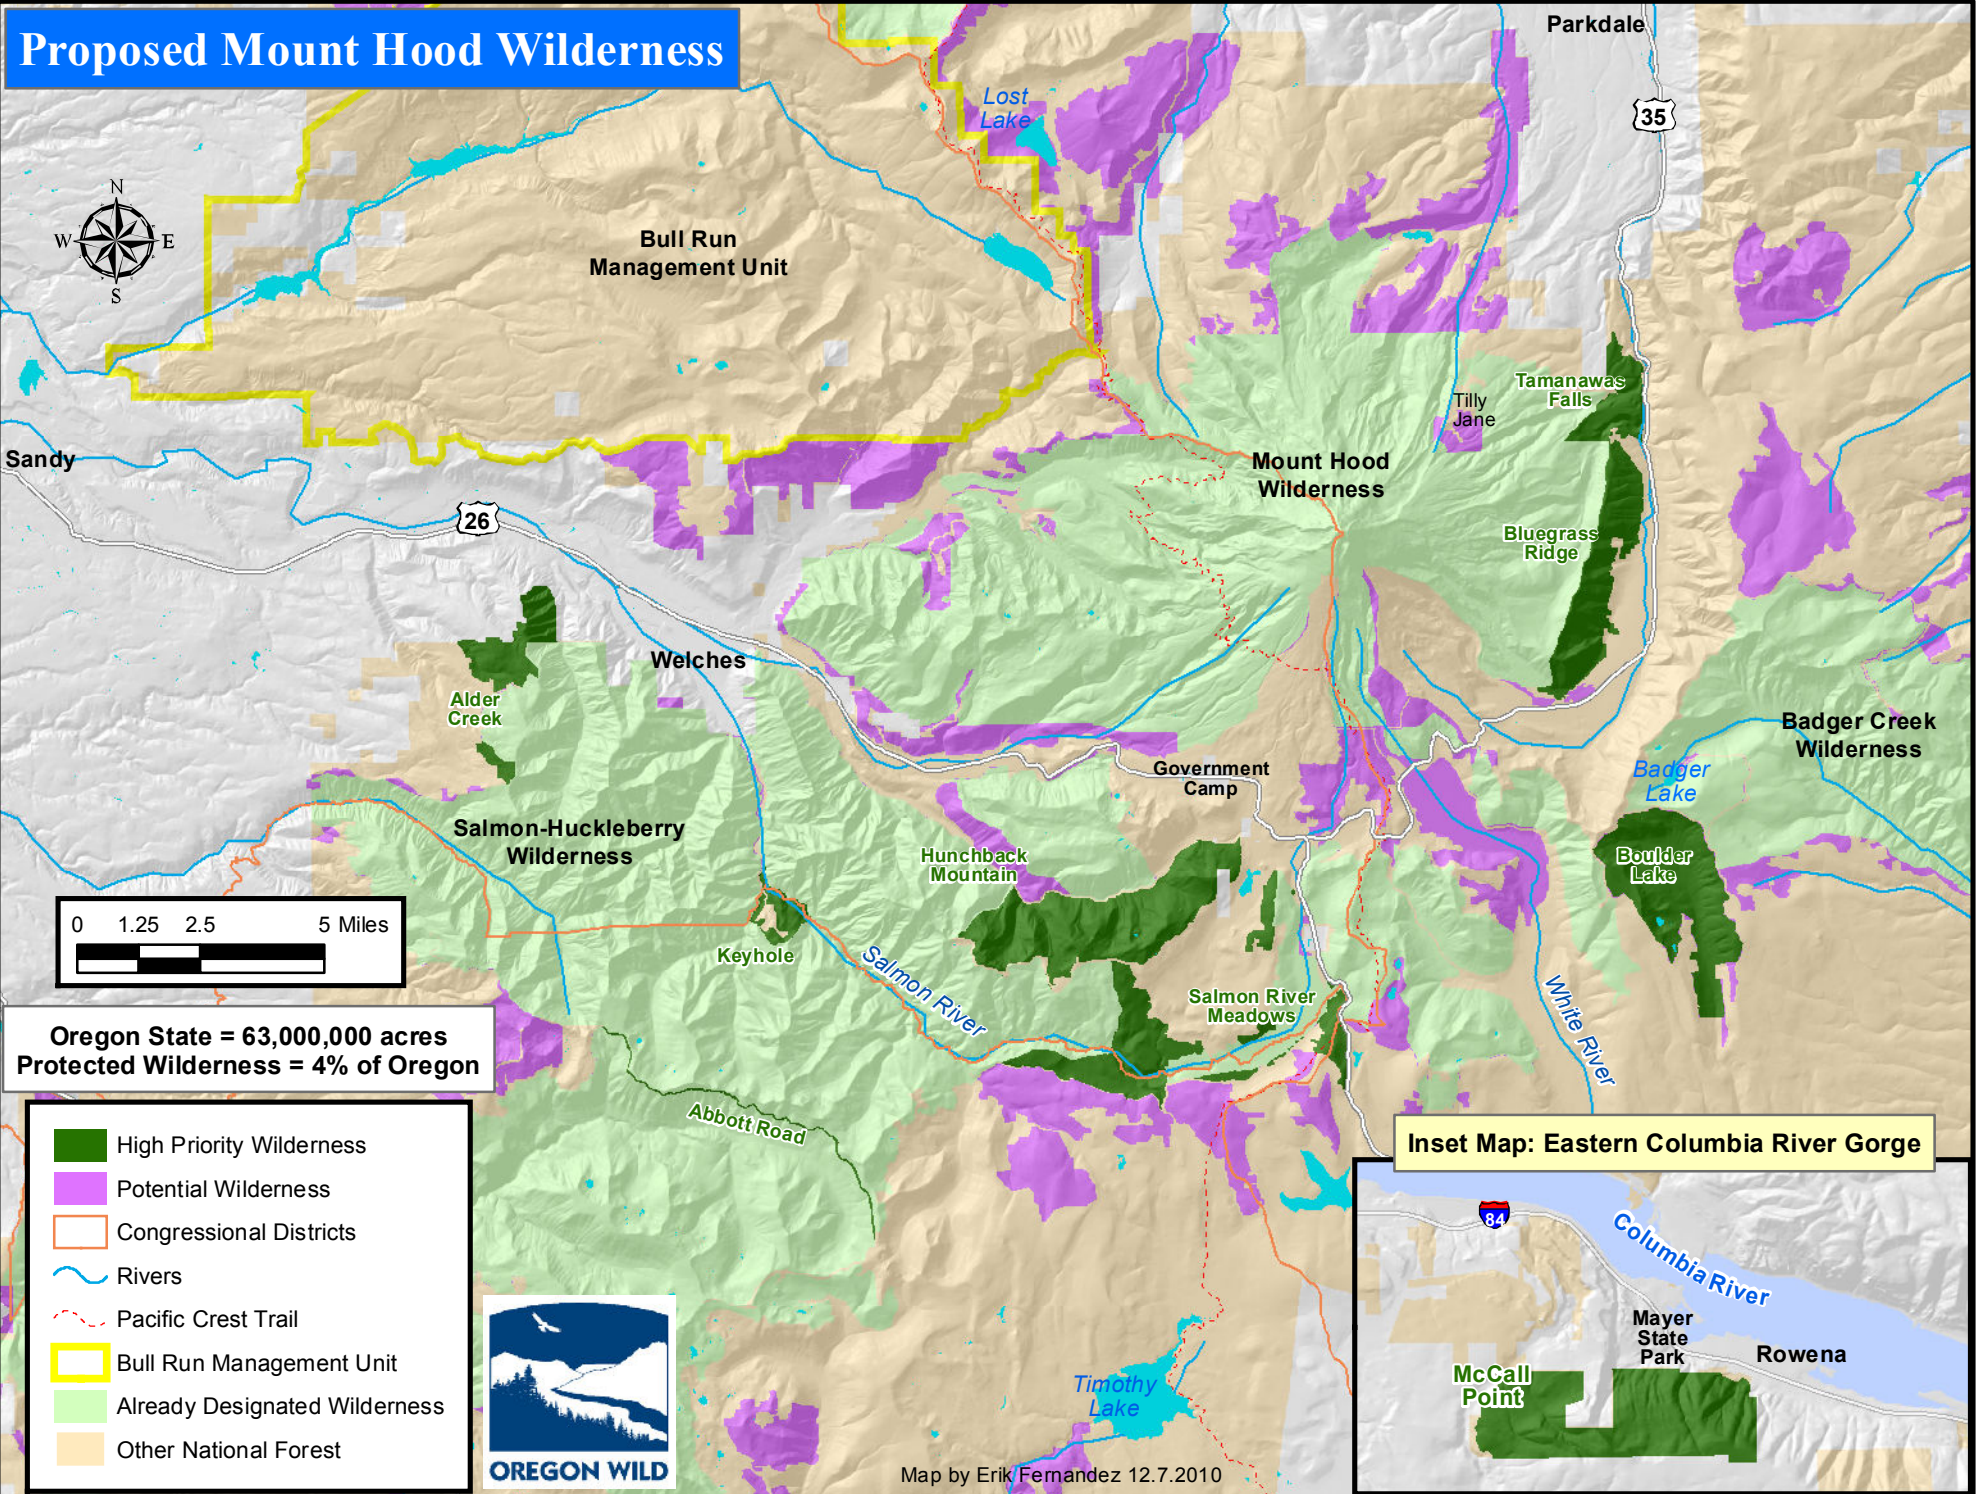

# Proposed Mount Hood Wilderness

Oregon State = 63,000,000 acres  
 Protected Wilderness = 4% of Oregon

- High Priority Wilderness
- Potential Wilderness
- Congressional Districts
- Rivers
- Pacific Crest Trail
- Bull Run Management Unit
- Already Designated Wilderness
- Other National Forest

Map by Erik Fernandez 12.7.2010