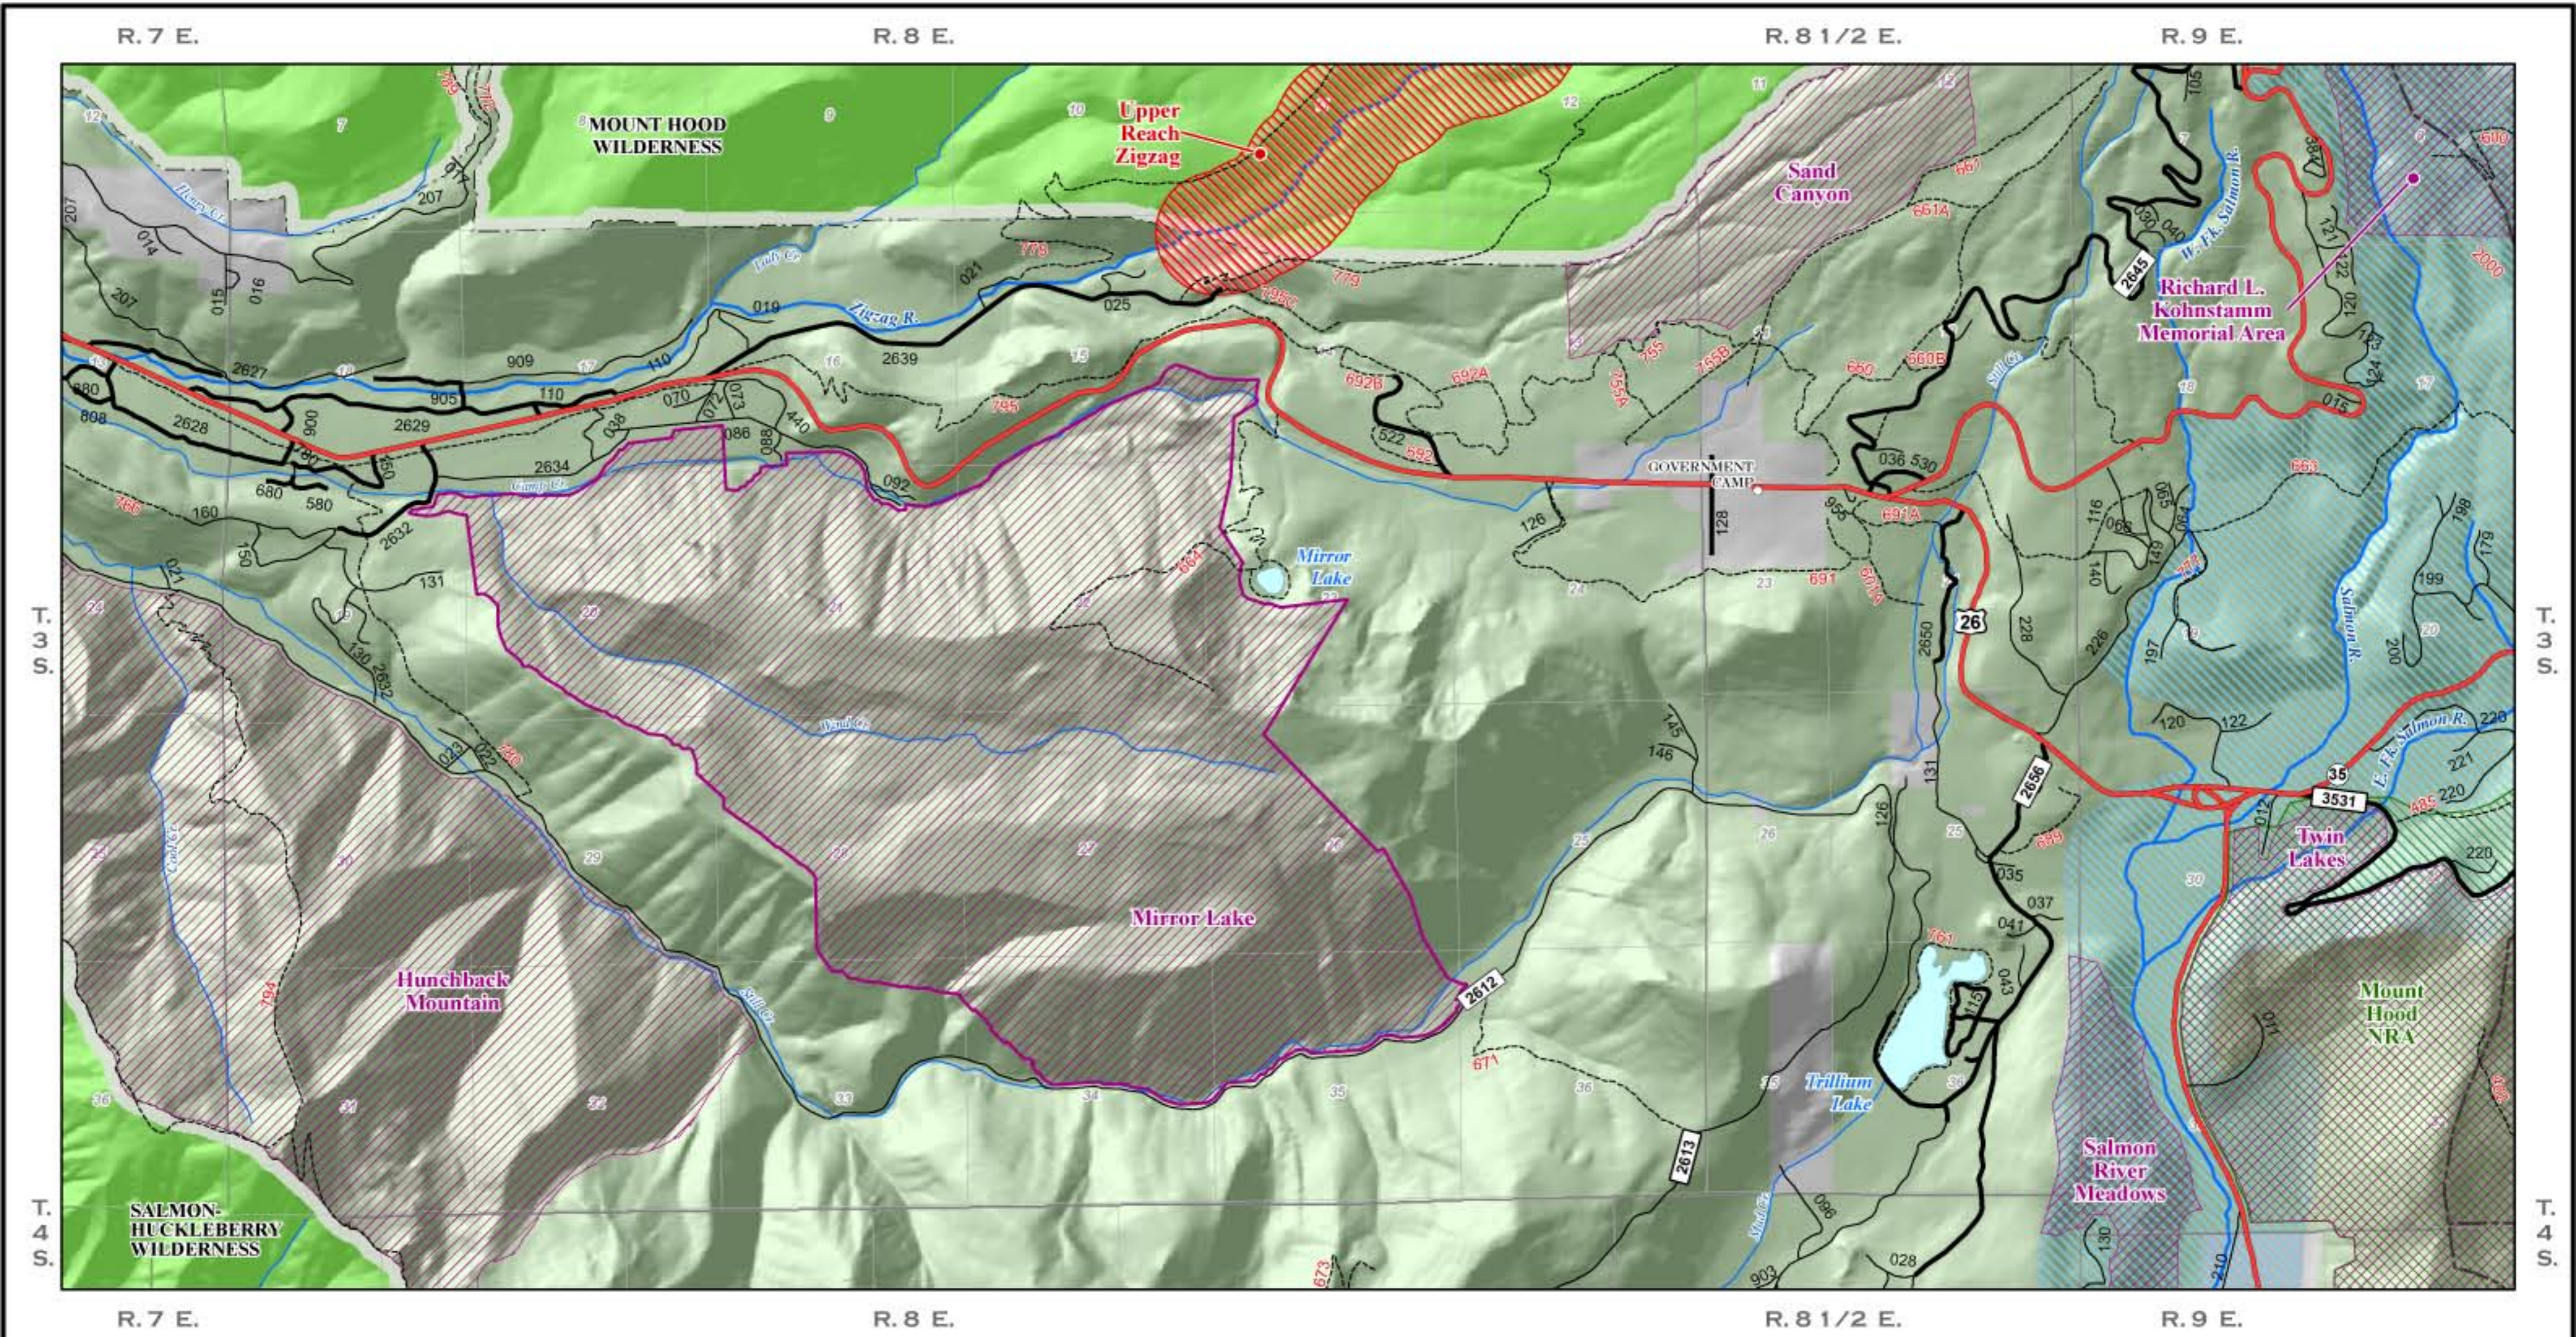

Salmon-Huckleberry Wilderness - Mirror Lake

Prepared at the request of U. S. Senator Wyden - July 16, 2007

Additions

- Mirror Lake
- Wilderness Areas

Existing US Forest Service

- Wilderness
- Lakes
- River
- Creeks
- Wild and Scenic Rivers
- Trails **Trails: 794**
- FS Paved Roads
- All Other FS Roads

Base Data

- Highways 26 35
- Locals: 023** **Collectors: 2645** **Arterials: 50**

The reliability or suitability of this information for a particular purpose cannot be guaranteed. The data and product accuracy may vary due to compilation from various sources, including modeling and interpretation, and may not meet National Map Accuracy Standards. This information may be updated, corrected, or otherwise modified without notification.

Salmon-Huckleberry Wilderness - Mirror Lake

Prepared at the request of U. S. Senator Wyden - July 16, 2007

Additions

- Mirror Lake
- Wilderness Areas
- National Recreation Areas
- Wild and Scenic Rivers

Existing US Forest Service

- Mt. Hood NF
- Wilderness
- Lakes
- River
- Creeks
- Wild and Scenic Rivers
- Trails **Trails: 794**
- FS Paved Roads
- All Other FS Roads

Base Data

- Private Land
- Highways 26 35
- Locals: 023** **Collectors: 2645** **Arterials: 50**