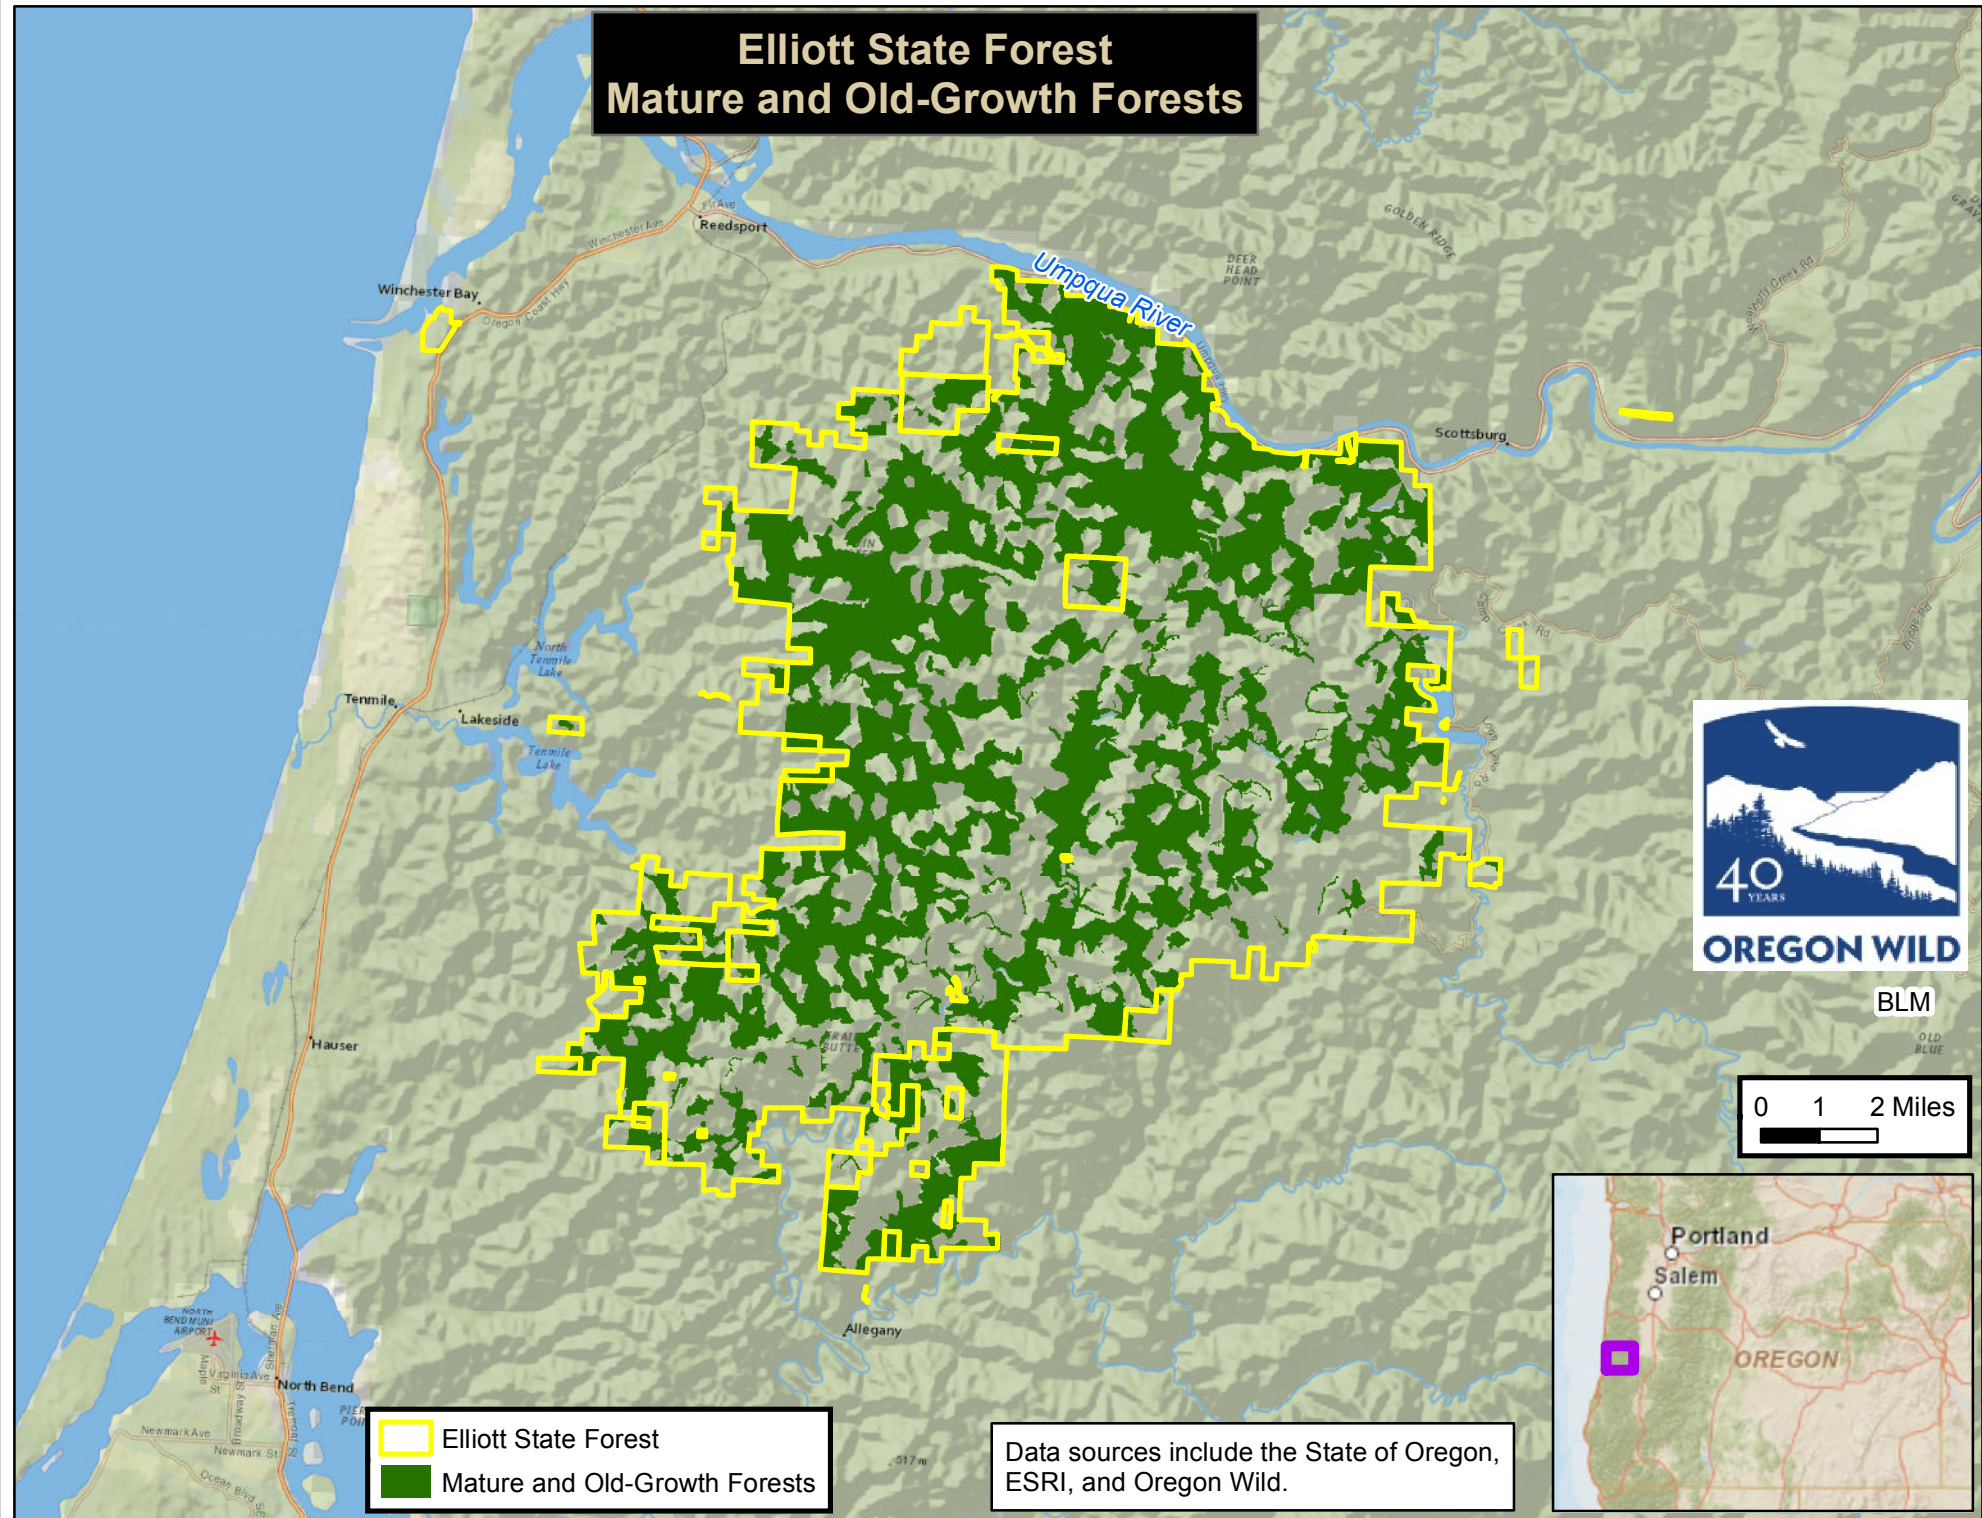

# Elliott State Forest Mature and Old-Growth Forests

BLM

0 1 2 Miles

- Elliott State Forest
- Mature and Old-Growth Forests

Data sources include the State of Oregon, ESRI, and Oregon Wild.