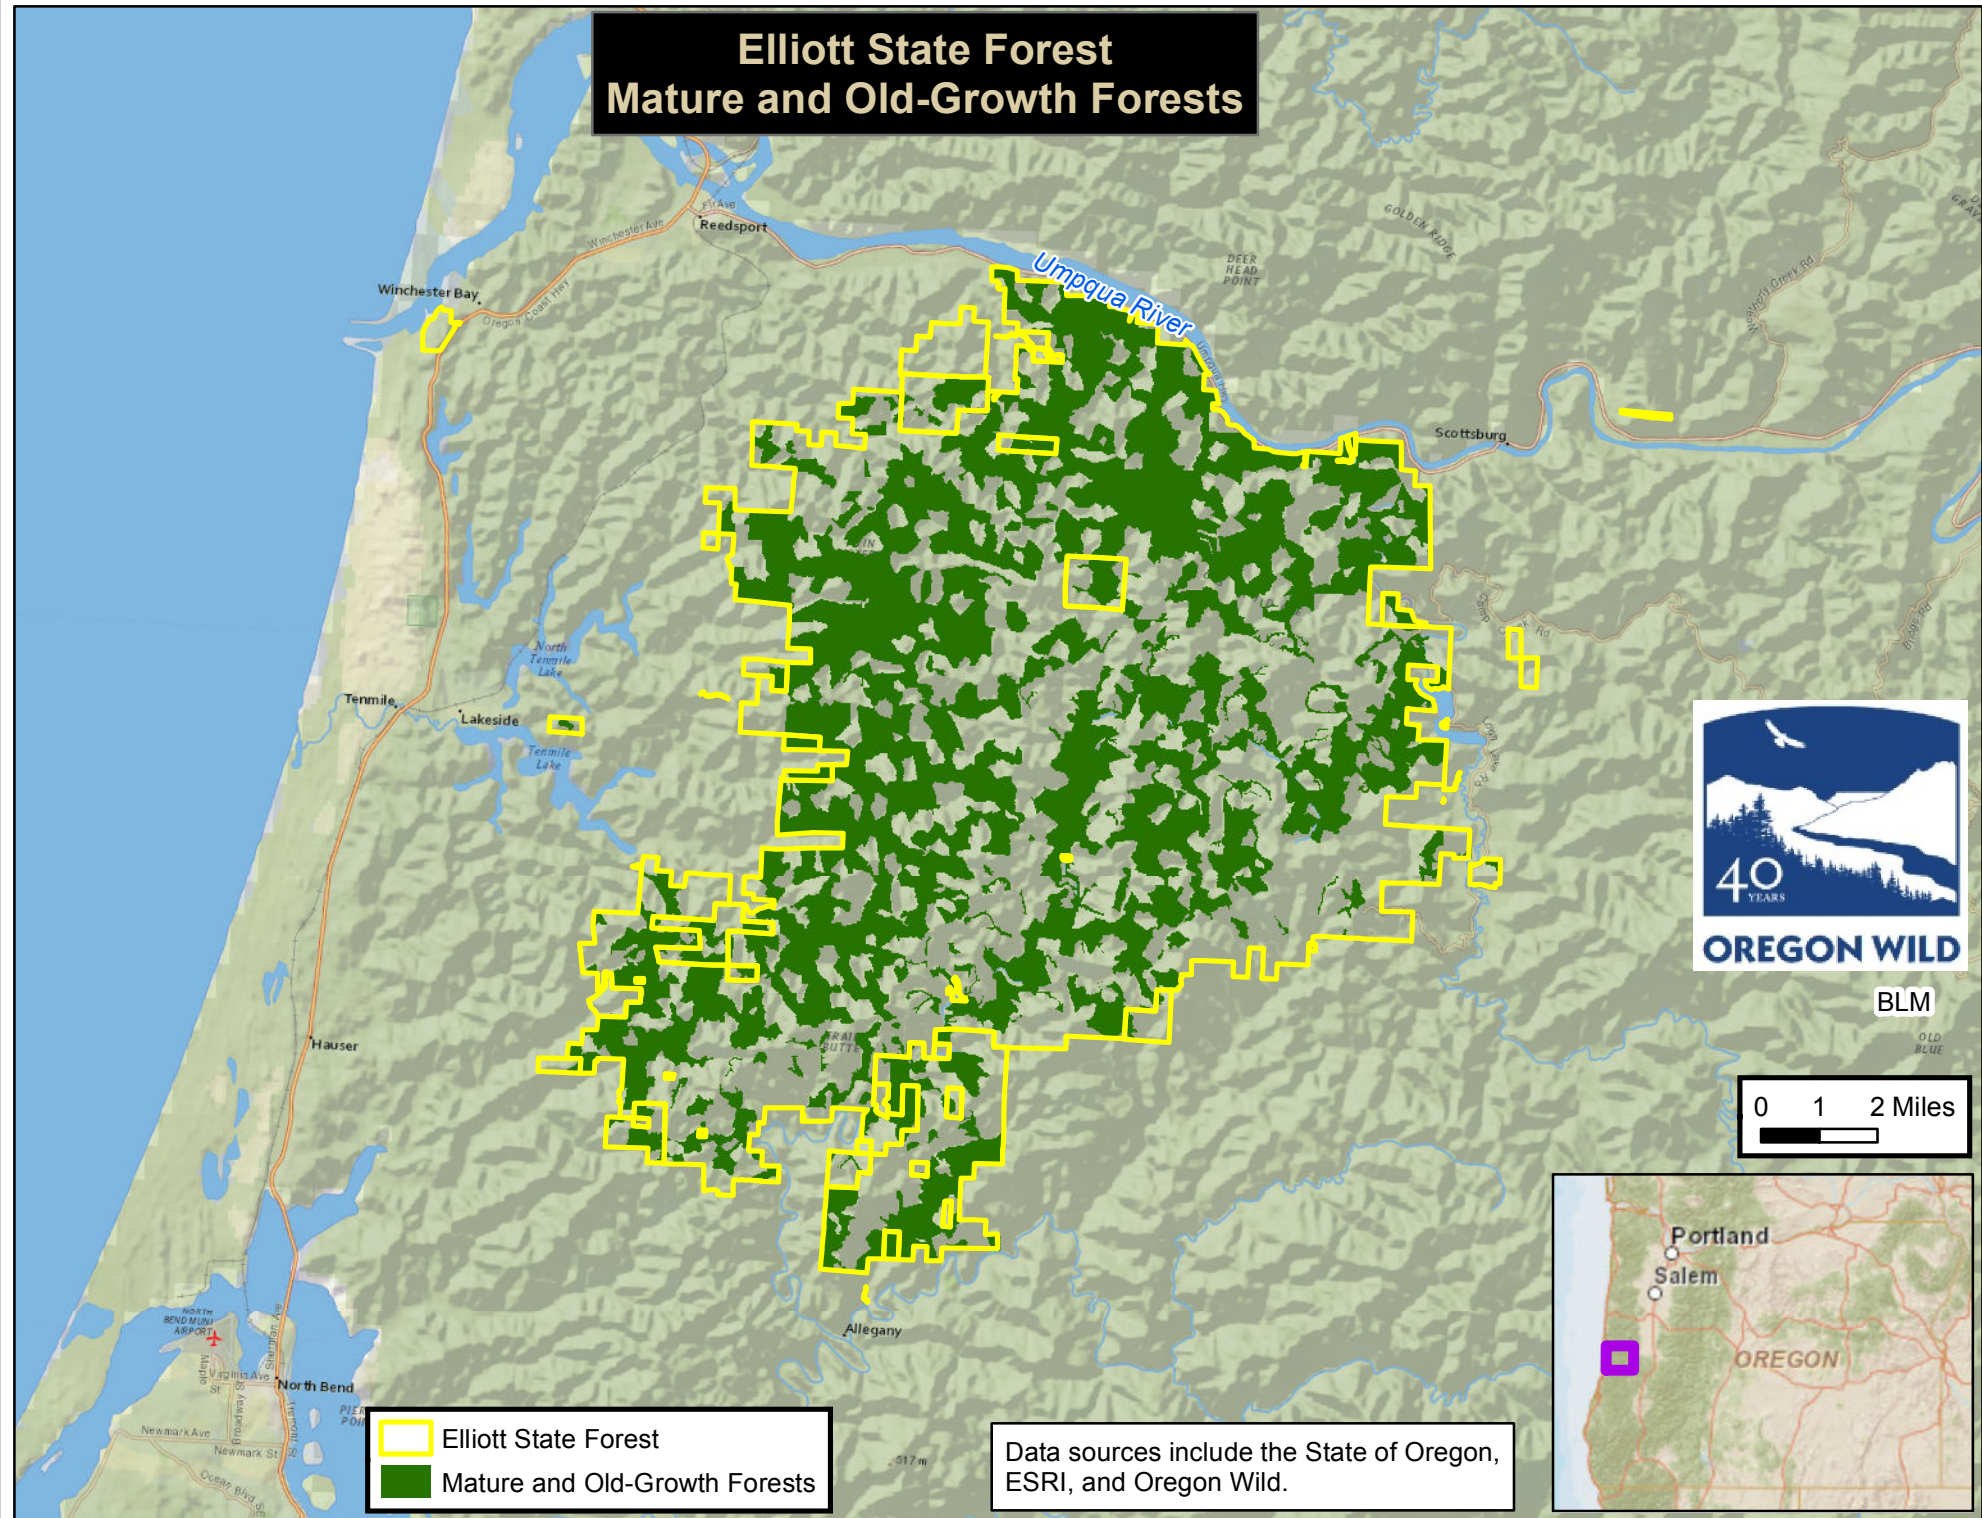

Elliott State Forest Mature and Old-Growth Forests

BLM

0 1 2 Miles

- Elliott State Forest
- Mature and Old-Growth Forests

Data sources include the State of Oregon, ESRI, and Oregon Wild.