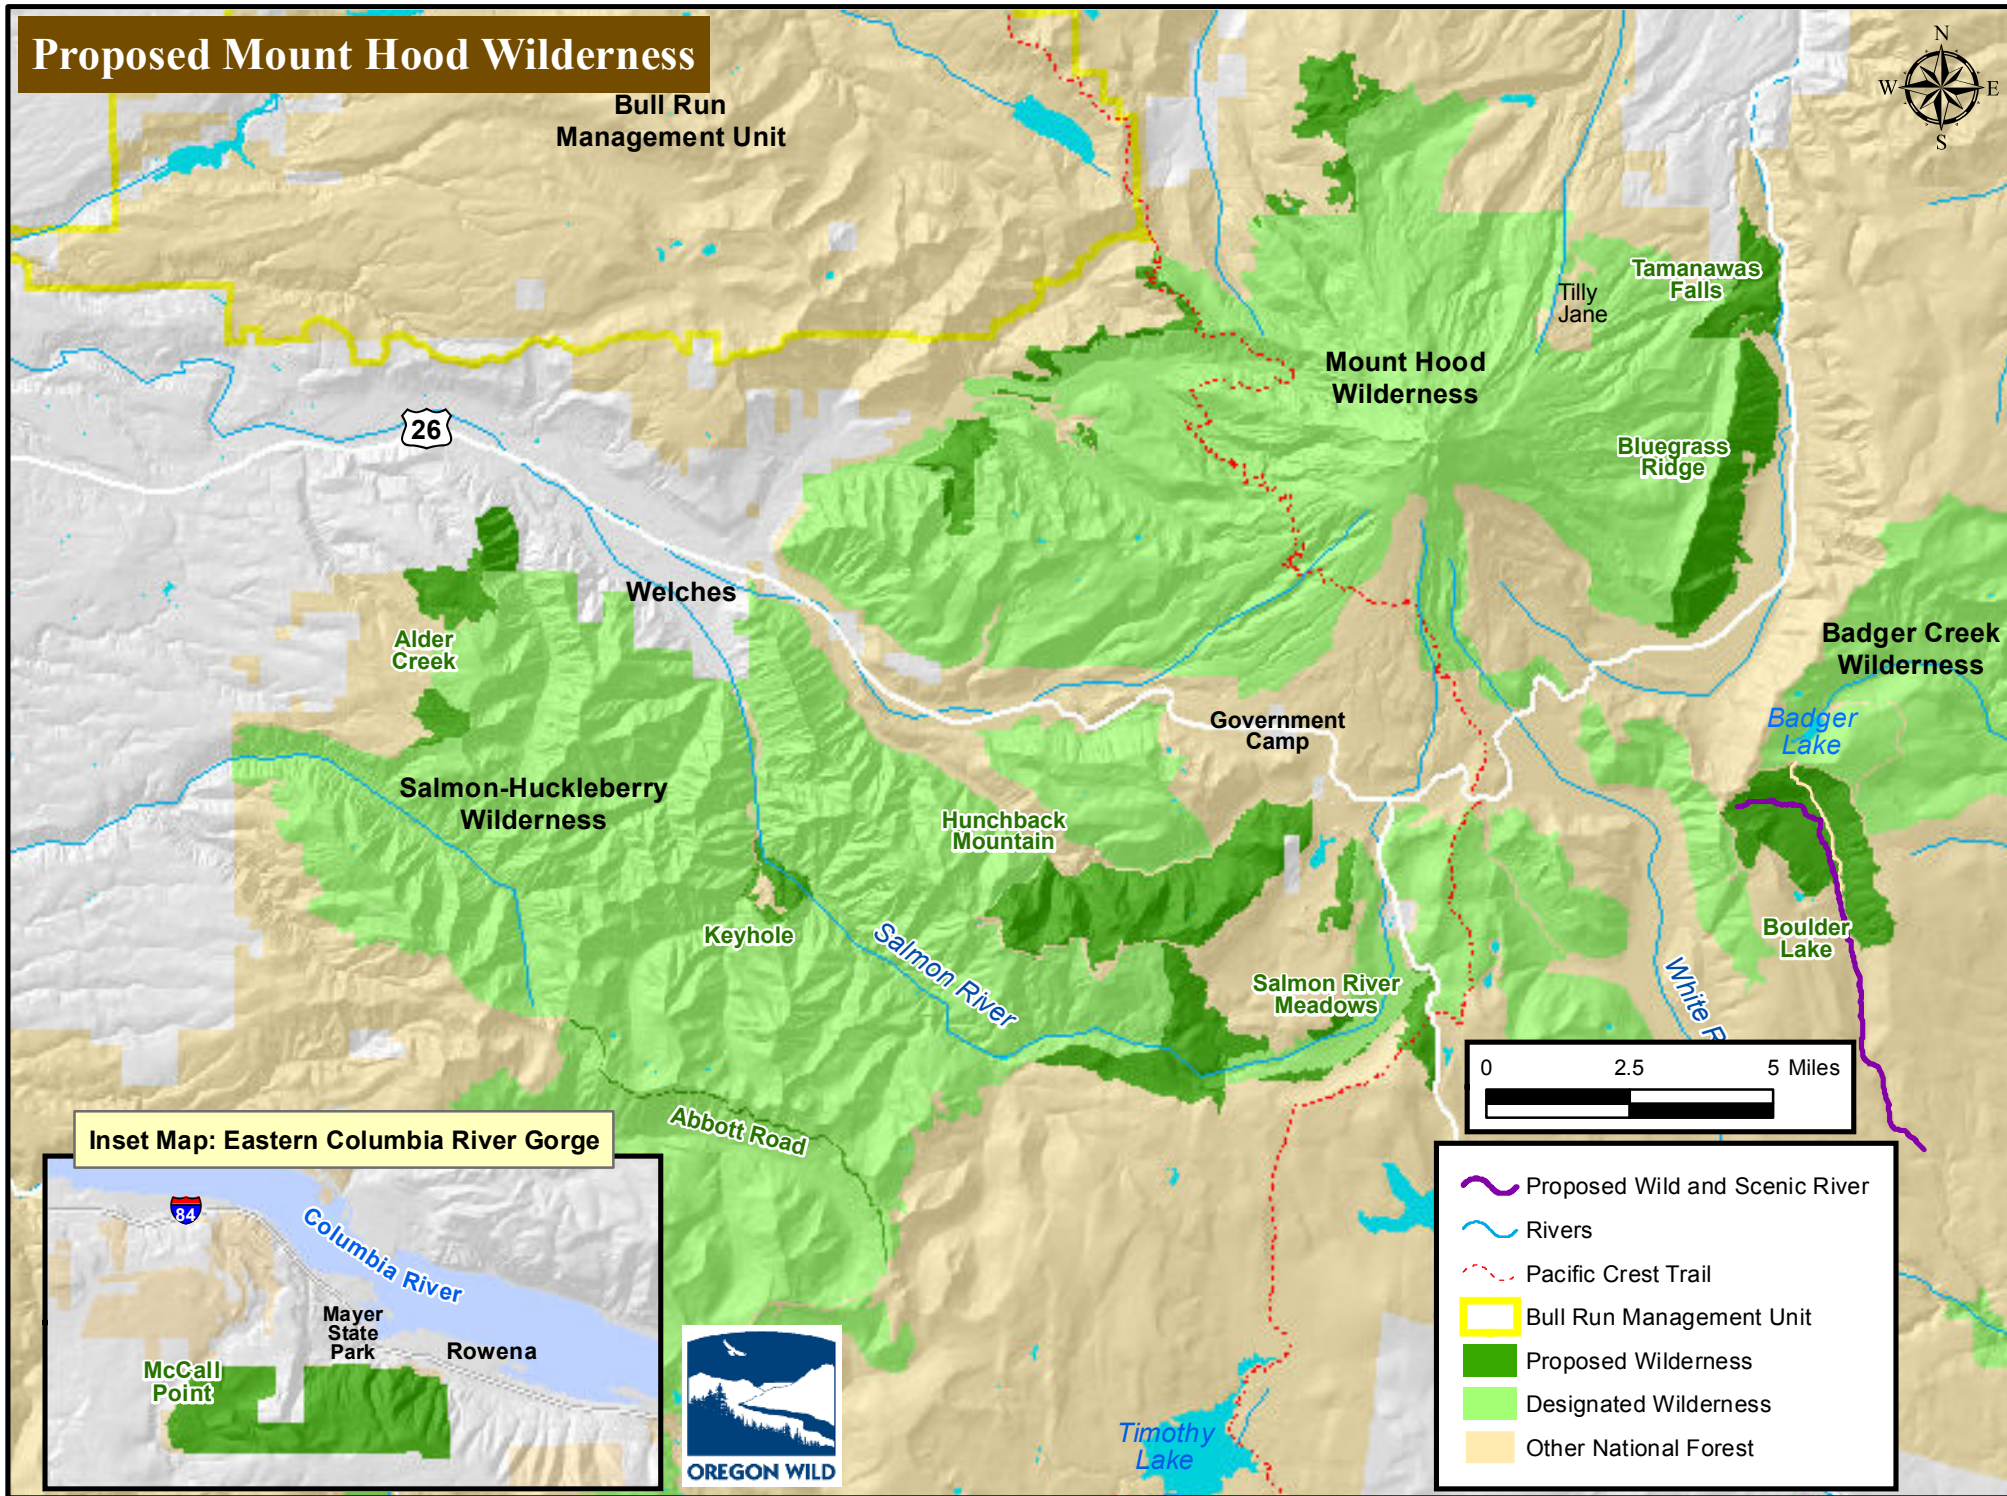

Proposed Mount Hood Wilderness

Bull Run
Management Unit

Inset Map: Eastern Columbia River Gorge