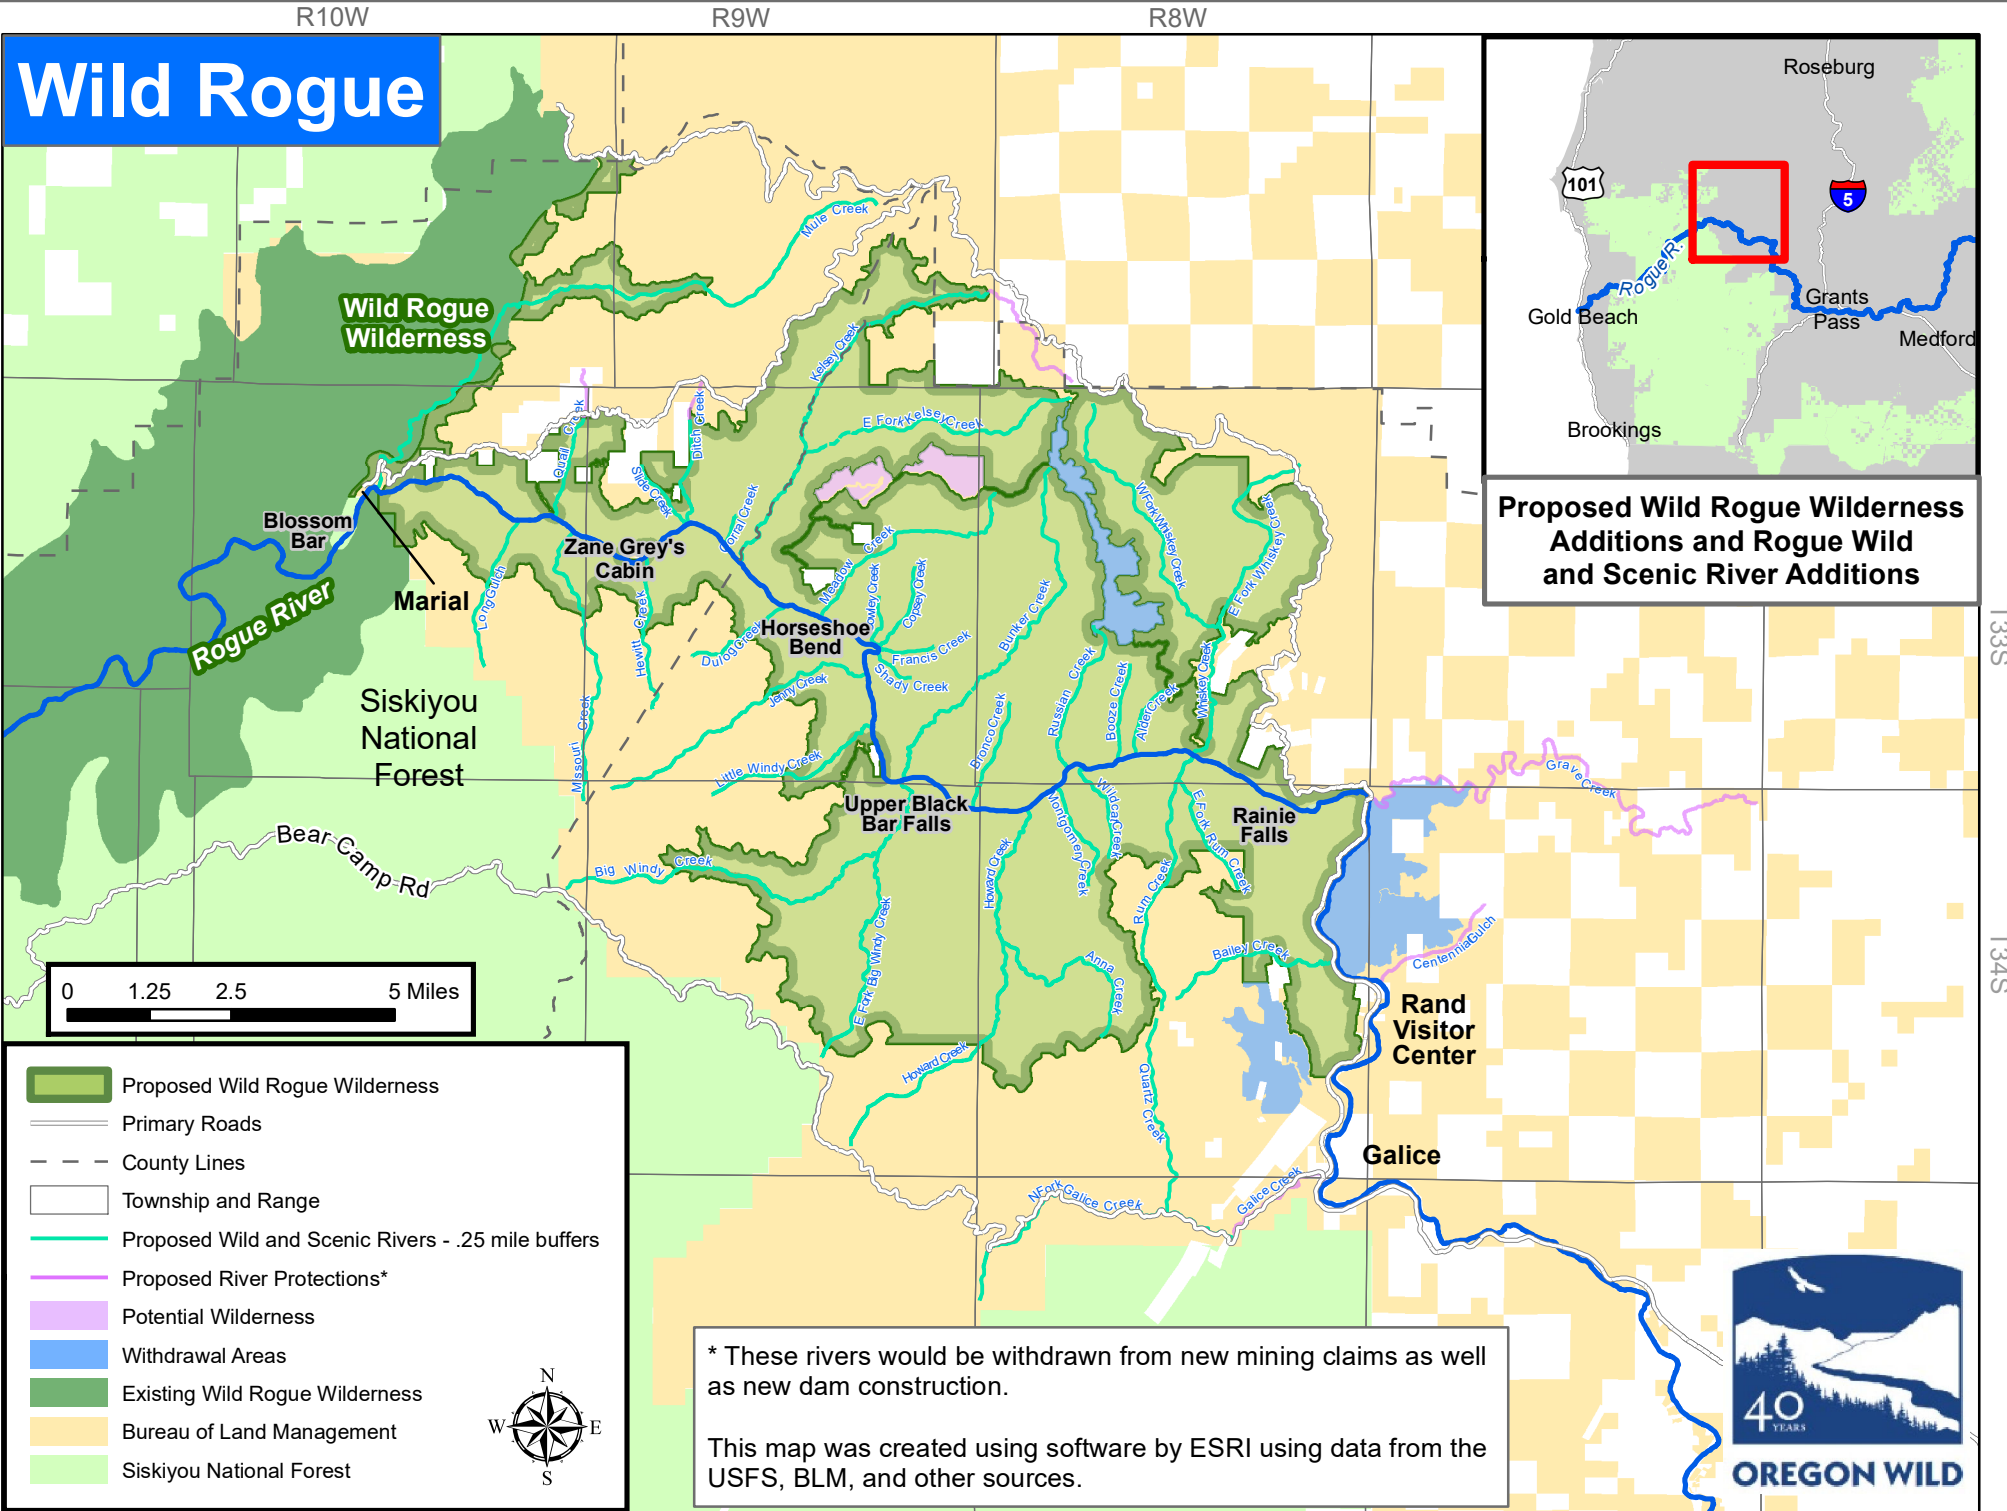

Wild Rogue

Proposed Wild Rogue Wilderness Additions and Rogue Wild and Scenic River Additions

* These rivers would be withdrawn from new mining claims as well as new dam construction.

This map was created using software by ESRI using data from the USFS, BLM, and other sources.